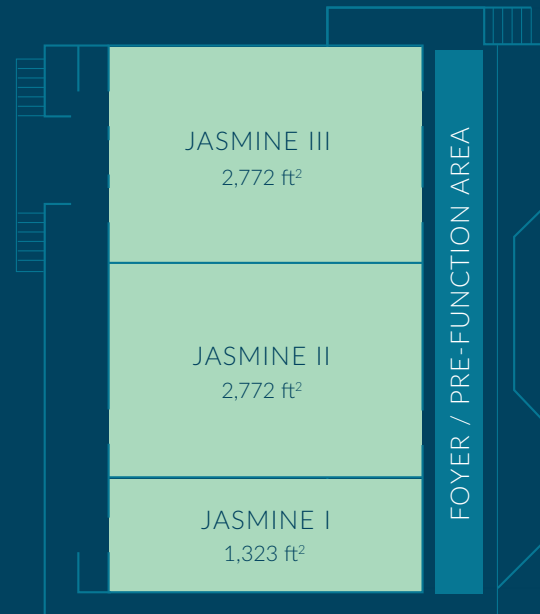

SPECS & CAPACITY

Jasmine Ballroom

THEATRE
500

CLASSROOM
350

RECEPTION
500

BANQUET
450

TOTAL FT²
8611

SIZE (LXW)
109 ft x 79 ft

CEILING HEIGHT
12 ft.

8 X 10 BOOTHS
50